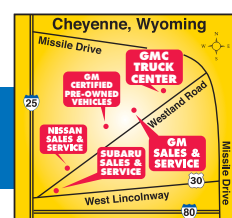

Halladay Value Price **\$5,598**

'08 SUBARU OUTBACK
Stk. #P77450
46,702 Miles.
Was \$24,488

Halladay Value Price **\$21,988**

Ask about **Guaranteed Credit Approval**

See Our Inventory Online at www.HalladayMotors.com